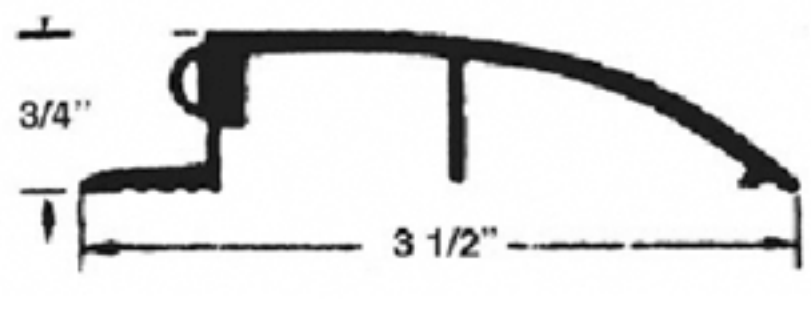

3/4" LOW BUMPER LIP-SLV

Length	Aluminum	Gold	Bronze
32"	36"	60"	72"