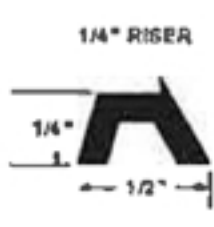

36" X 1/4" ALUM. RISERS