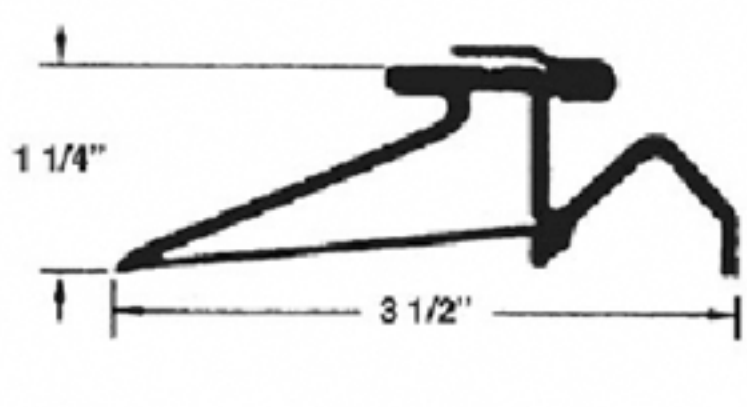

## 1 1/16" EXTRA HIGH SADDLE-HRH

Length	Aluminum	Gold	Bronze
36"	60"	72"	

## 7/8" INTERLOCKING-DL

Length	Aluminum	Gold	Bronze
36"	60"	72"	

## 1 1/4" INTERLOCKING-DLX

Length	Aluminum	Gold	Bronze
36"	60"	72"	