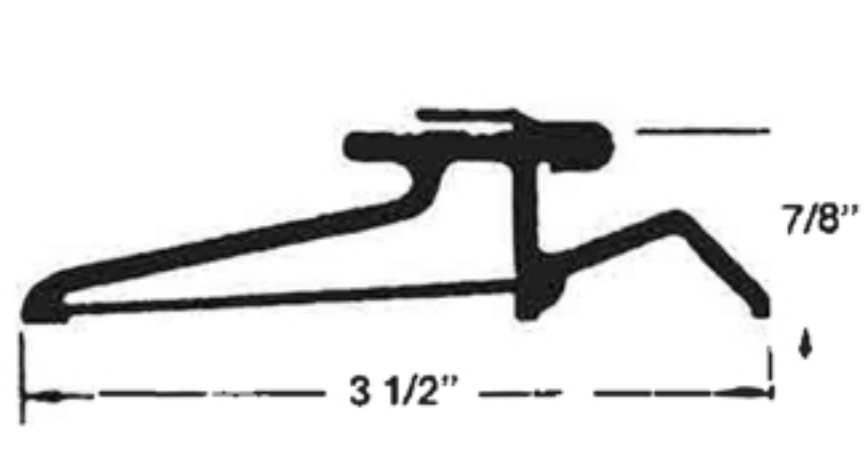

## 7/8" HIGH SADDLE-HR

Length	Aluminum	Gold	Bronze
32"	36"	60"	72"

## 1" HIGH BUMPER HVOS

Length	Aluminum	Gold	Bronze
32"	36"	60"	72"

## 1 1/16" EXTRA HIGH SADDLE-HRH

Length	Aluminum	Gold	Bronze
36"	60"	72"	

## 7/8" INTERLOCKING-DL

Length	Aluminum	Gold	Bronze
36"	60"	72"	