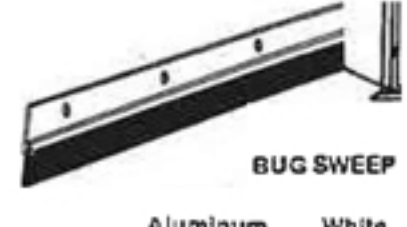

WEATHERSTRIPPING

3 PC SET 5/8" Aluminum Weatherstripping

3 PC SET 1 1/2" Aluminum Weatherstripping

BUG SWEEP

Aluminum White Bronze