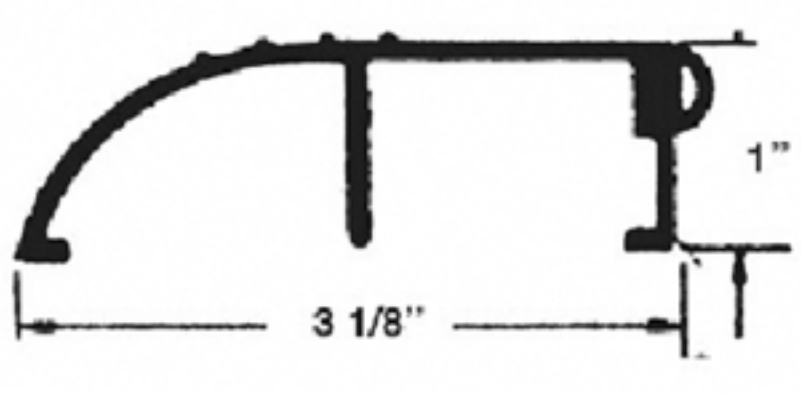

1" HIGH BUMPER HVOS

Length	Aluminum	Gold	Bronze
32"	36"	60"	72"