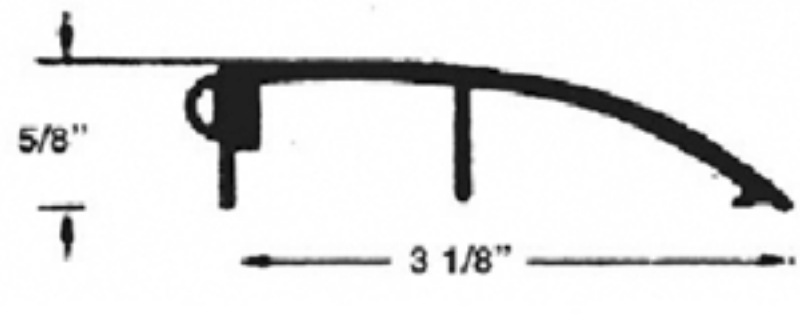

# Thresholds and Weatherstrip

4 in. x 36 in. Aluminum Flat Saddle Threshold

5 in. x 36 in. Aluminum Flat Saddle Threshold

## 5/8" LOW BUMPER VOS

Length	Aluminum	Gold	Bronze
32"	36"	60"	72"