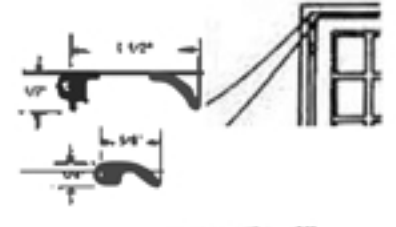

WEATHERSTRIPPING

3 PC SET 5/8" Aluminum Weatherstripping

3 PC SET 1 1/2" Aluminum Weatherstripping

BUG SWEEP

Aluminum White Bronze