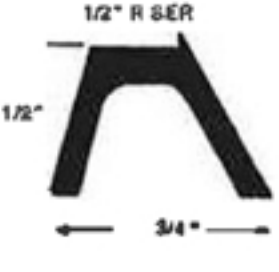

36" X 1/2" ALUM. RISERS

SINGLE DR P CAP DC 100 WITH BUGSWEEP