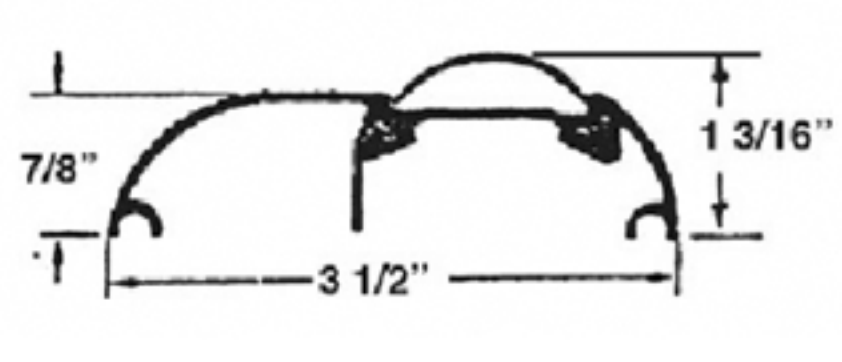

7/8" HIGH SADDLE-HR

Length	Aluminum	Gold	Bronze
32"	36"	60"	72"