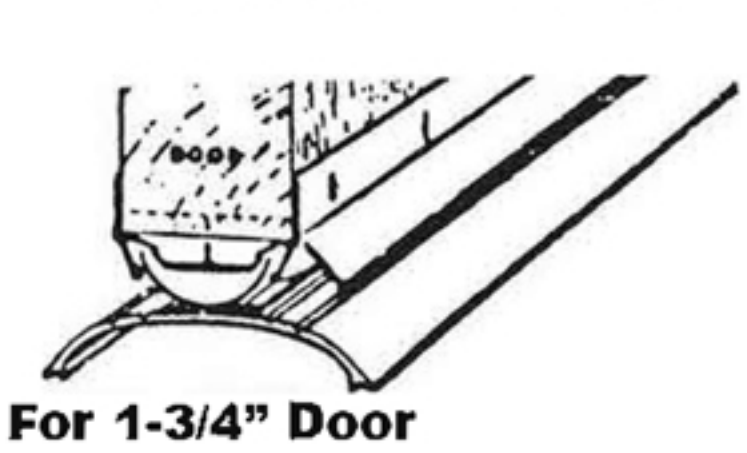

ALUMINUM DOOR BOTTOM AND THRESHOLD - 2DC-200

For 1-3/4" Door

Length	Aluminum	Gold	Bronze
36"	72"		

WEATHERSTRIPPING

3 PC SET 5/8" Aluminum Weatherstripping

3 PC SET 1 1/2" Aluminum Weatherstripping

Aluminum White Bronze

36" X 1/4" ALUM. RISERS

36" X 1/2" ALUM. RISERS

SINGLE DR P CAP DC 100 WITH BUGSWEEP

Many Thresholds Now Available In White Finish!