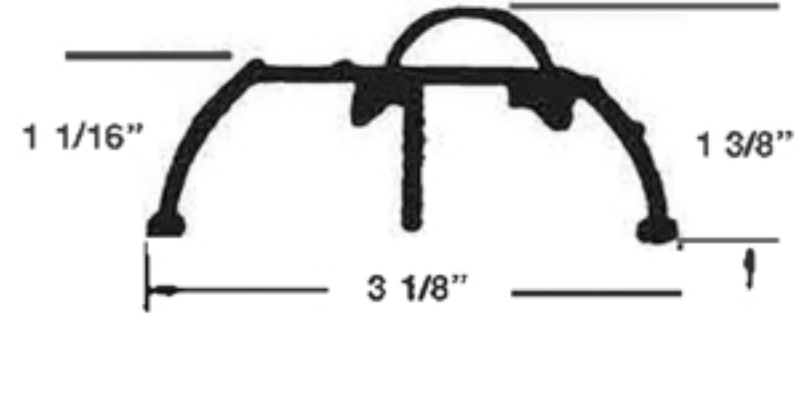

1 1/16" EXTRA HIGH SADDLE-HRH

Length	Aluminum	Gold	Bronze
36"	60"	72"